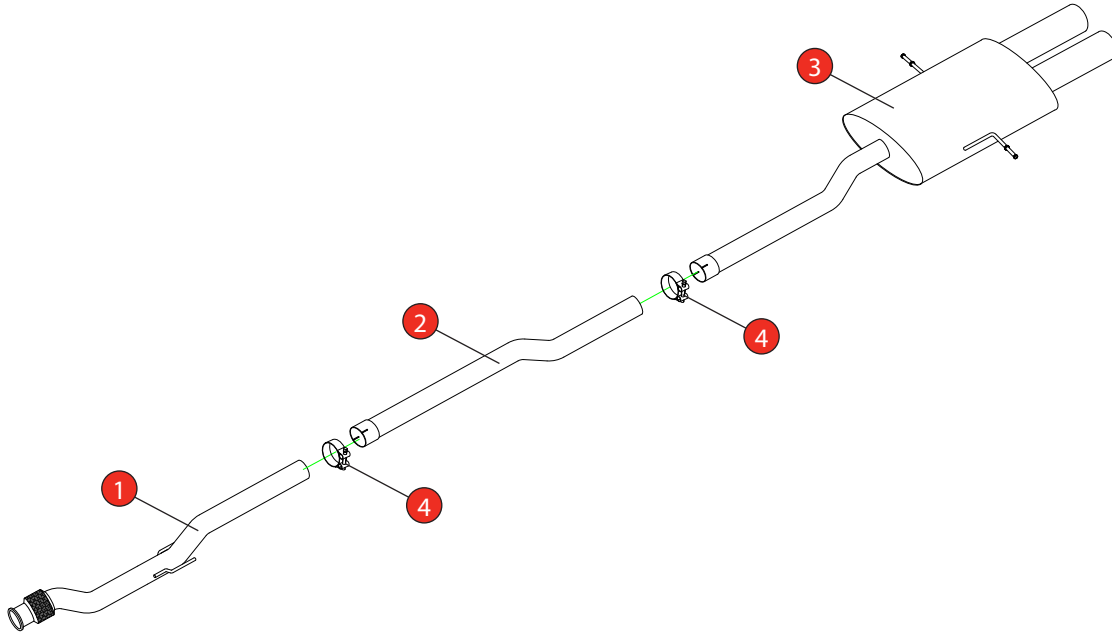

Car	Mini Cooper S R56 Challenge	Part No.	SMNS016
Year	2007-2014	Fit Kits	346FK
Notes	Where not supplied use original fittings	Features	Pipe Diameter:- 70mm

Estimated Fitting Time: 1 Hour

NO.	PART NO.	DESCRIPTION	QTY
1	777BM	Front Flex Pipe	1
2	767BM	Link Pipe	1
3	768BM	Rear Silencer	1
Fit Kit			
4	Z016.10063	72mm H/D Clamp	2

E-MARK	N/A
DATE	03/01/20
ISSUE	00
AUTHORISED	D.Marshall

NOTE: ENSURE SCORPION SYSTEM IS CLEAR OF MOVING PARTS AND ALL ORIGINAL FUNCTIONS WORK CORRECTLY.

STAY CONNECTED TO RED POWER.